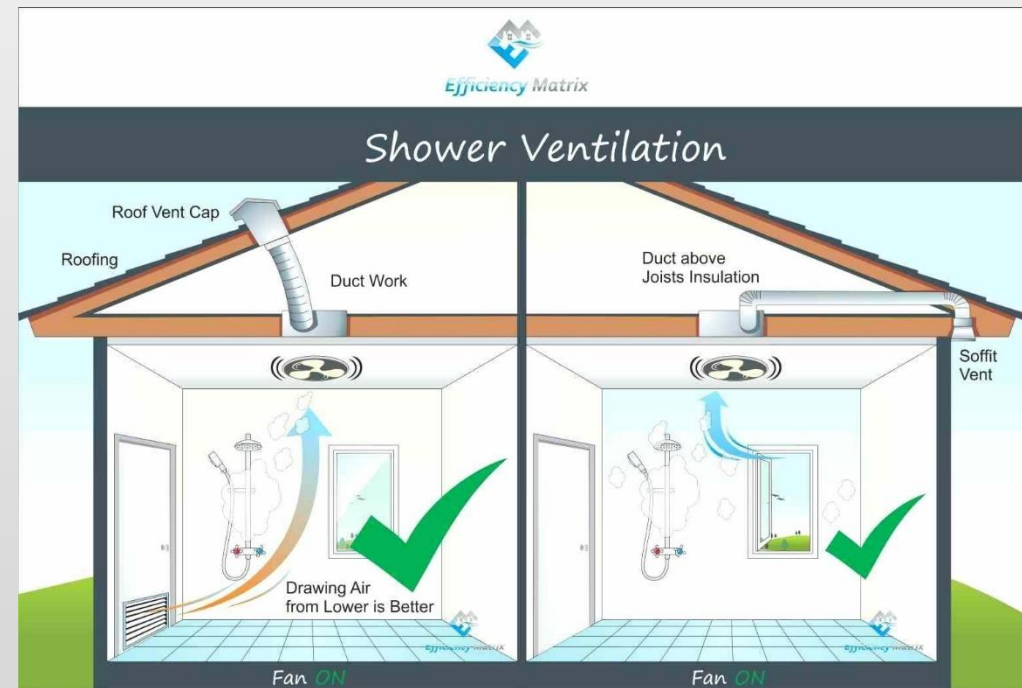

## AIAM's Heating Venting Air Conditioning system overview.

People breath and the return air carries that breath out and through MERV-13 air filters.

**MERV 13 air filters remove particulates to the size of 1 micron – bacteria, droplets, and viruses - from the return air.**

# AIAM indoor air quality

AIAM MERV13 filters take out small airborne particles to 1 micron.

Respiratory droplets are generally larger than 1 micron.

AIAM has 10 building air changes per hour.

AIAM clinic and bathrooms have an additional 8 room air changes per hour provided by exhaust fans.

## AIAM's Heating Venting Air Conditioning system overview.

People breath and the exhaust fans pull some of that breath out of the building.

Exhaust fans in bathrooms and patient treatment rooms remove additional air from AIAM.