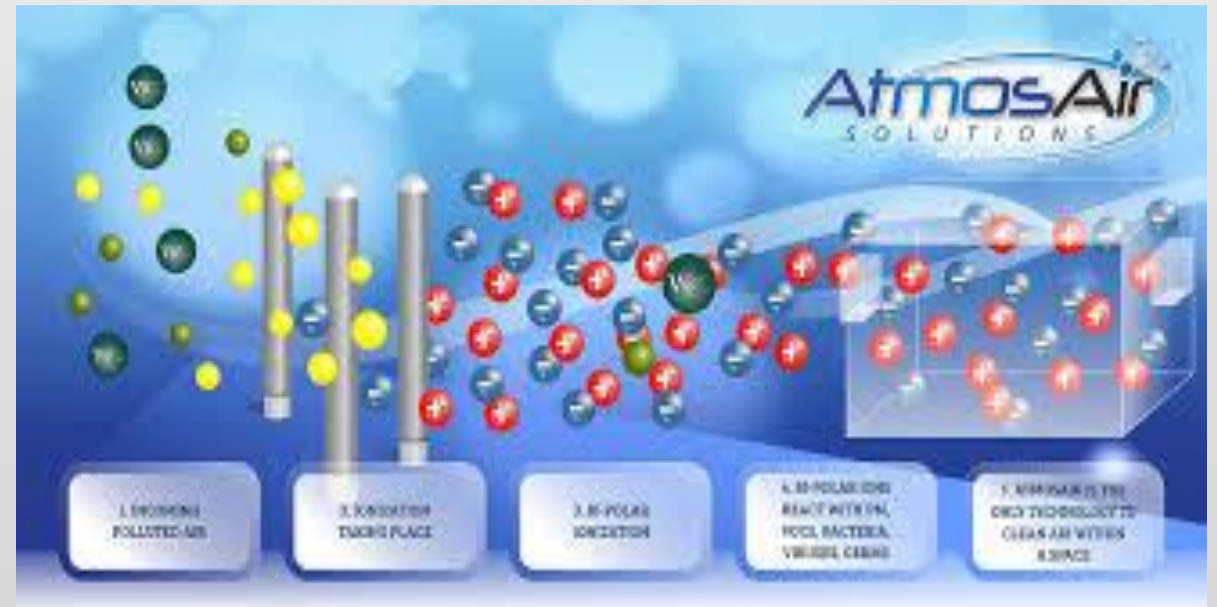

## Air Handlers – AIAM has huge commercial air handlers.

- AIAM's air handlers are programmed at the maximum speed. **This completely changes the air in our building every six minutes.**
- AIAM's air handlers pull in a maximum volume of fresh air and put out that same amount of return air from each room.
- AIAM's air handlers are regularly cleaned and maintained.

# Supply (INCOMING) air in each room goes through an ionization system

AIAM's Atmos Air bi-polar ionization system makes air that actually cleans the air in each room.

It cleans the air like nature does, with ions and no side effects.