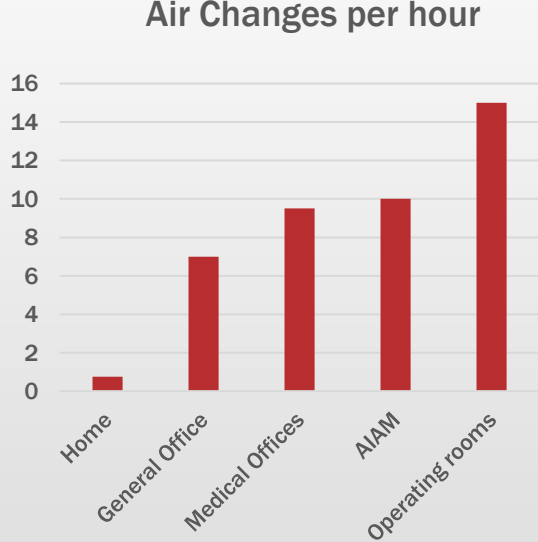

## AIAM's Heating Venting Air Conditioning system overview.

People breath and the return air carries that breath out and through MERV-13 air filters.

**MERV 13 air filters remove particulates to the size of 1 micron – bacteria, droplets, and viruses - from the return air.**

# AIAM indoor air quality

AIAM MERV13 filters take out small airborne particles to 1 micron.

Respiratory droplets are generally larger than 1 micron.

AIAM has 10 building air changes per hour.

AIAM clinic and bathrooms have an additional 8 room air changes per hour provided by exhaust fans.

## AIAM's Heating Venting Air Conditioning system overview.

People breath and the exhaust fans pull some of that breath out of the building.

Exhaust fans in bathrooms and patient treatment rooms remove additional air from AIAM.